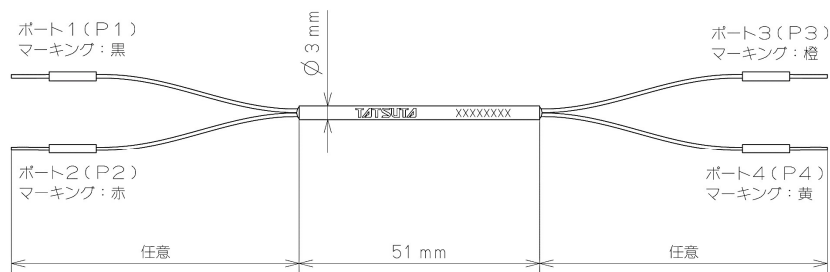

Fiber Coupler [Package Dimensions]

SPEC SHEET

Package Dimensions

(1) ϕ 0.25 Bare Fiber Package

(2) ϕ 0.9 Loose Tubes Package

(3) ϕ 2 R Package