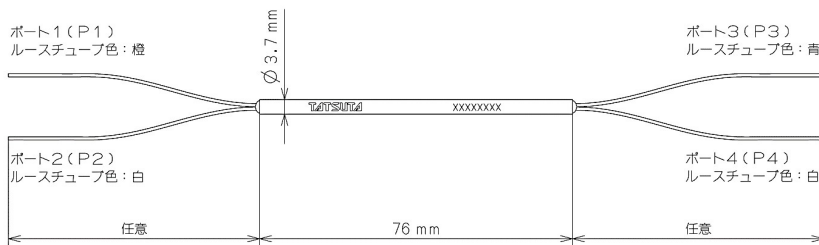

Fiber Coupler [Package Dimensions]

SPEC SHEET

Package Dimensions

(1) ϕ 0.25 Bare Fiber Package

(2) ϕ 0.9 Loose Tubes Package

(3) ϕ 2 R Package